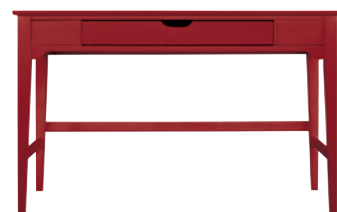

WAL-8226 DANA WRITING DESK *
49W 22 3/16D 30 3/16H
(124 x 56 x 77 cm)