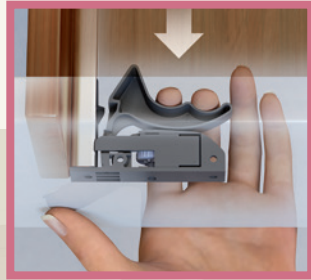

Easy to close. Easy to adjust. Easy to remove. Crafted with English dovetails in all four corners, our drawers also use state-of-the-art safety-limited extension Silent System slides. Give the drawer a gentle push and watch it self-close ... quietly, safely and kindly to little fingers. What's more, there's never been a drawer that's easier to remove. Adjusting it is a snap, too, so it's always centered, always looking good.